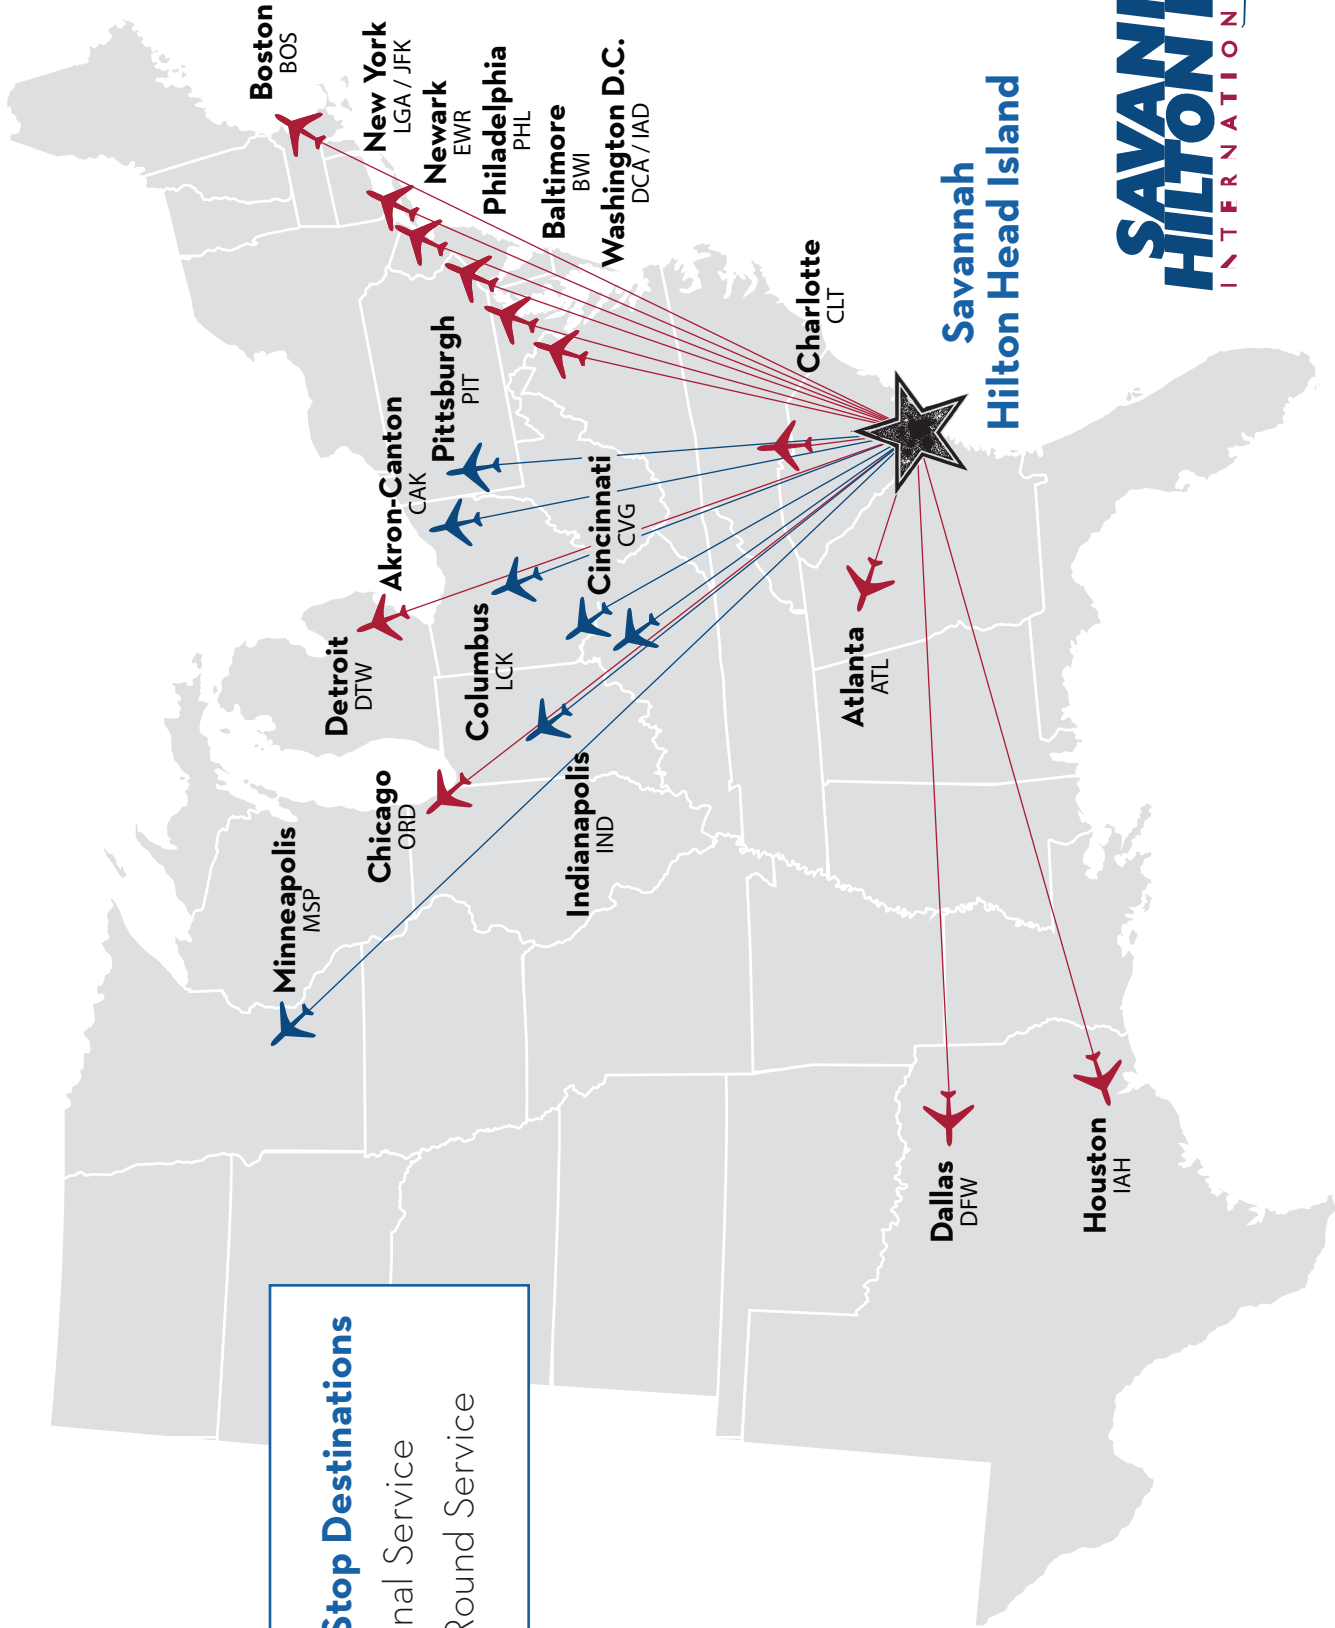

1 daily nonstop departure to **Detroit**  
Daily Number of Seats - 65

1 (800) 538-2583

2 daily nonstop departures to **New York JFK**  
Daily Number of Seats - 300

1 daily nonstop departure to **Boston**  
Daily Number of Seats - 150

1 (800) 359-6786

Weekly nonstop departures to **Minneapolis/St. Paul**  
Daily Number of Seats - 162  
April-May and August-December

1 (800) 241-6522

2 daily nonstop departures to **Newark**  
Daily Number of Seats - 100

1 daily nonstop departure to **Houston**  
Daily Number of Seats - 50

3 daily nonstop departures to **Washington IAD**  
Daily Number of Seats - 150

3 daily nonstop departures to **Chicago O'Hare**  
Daily Number of Seats - 150

### 20 Non-Stop Destinations

 Seasonal Service

 Year-Round Service

**Savannah  
Hilton Head Island**